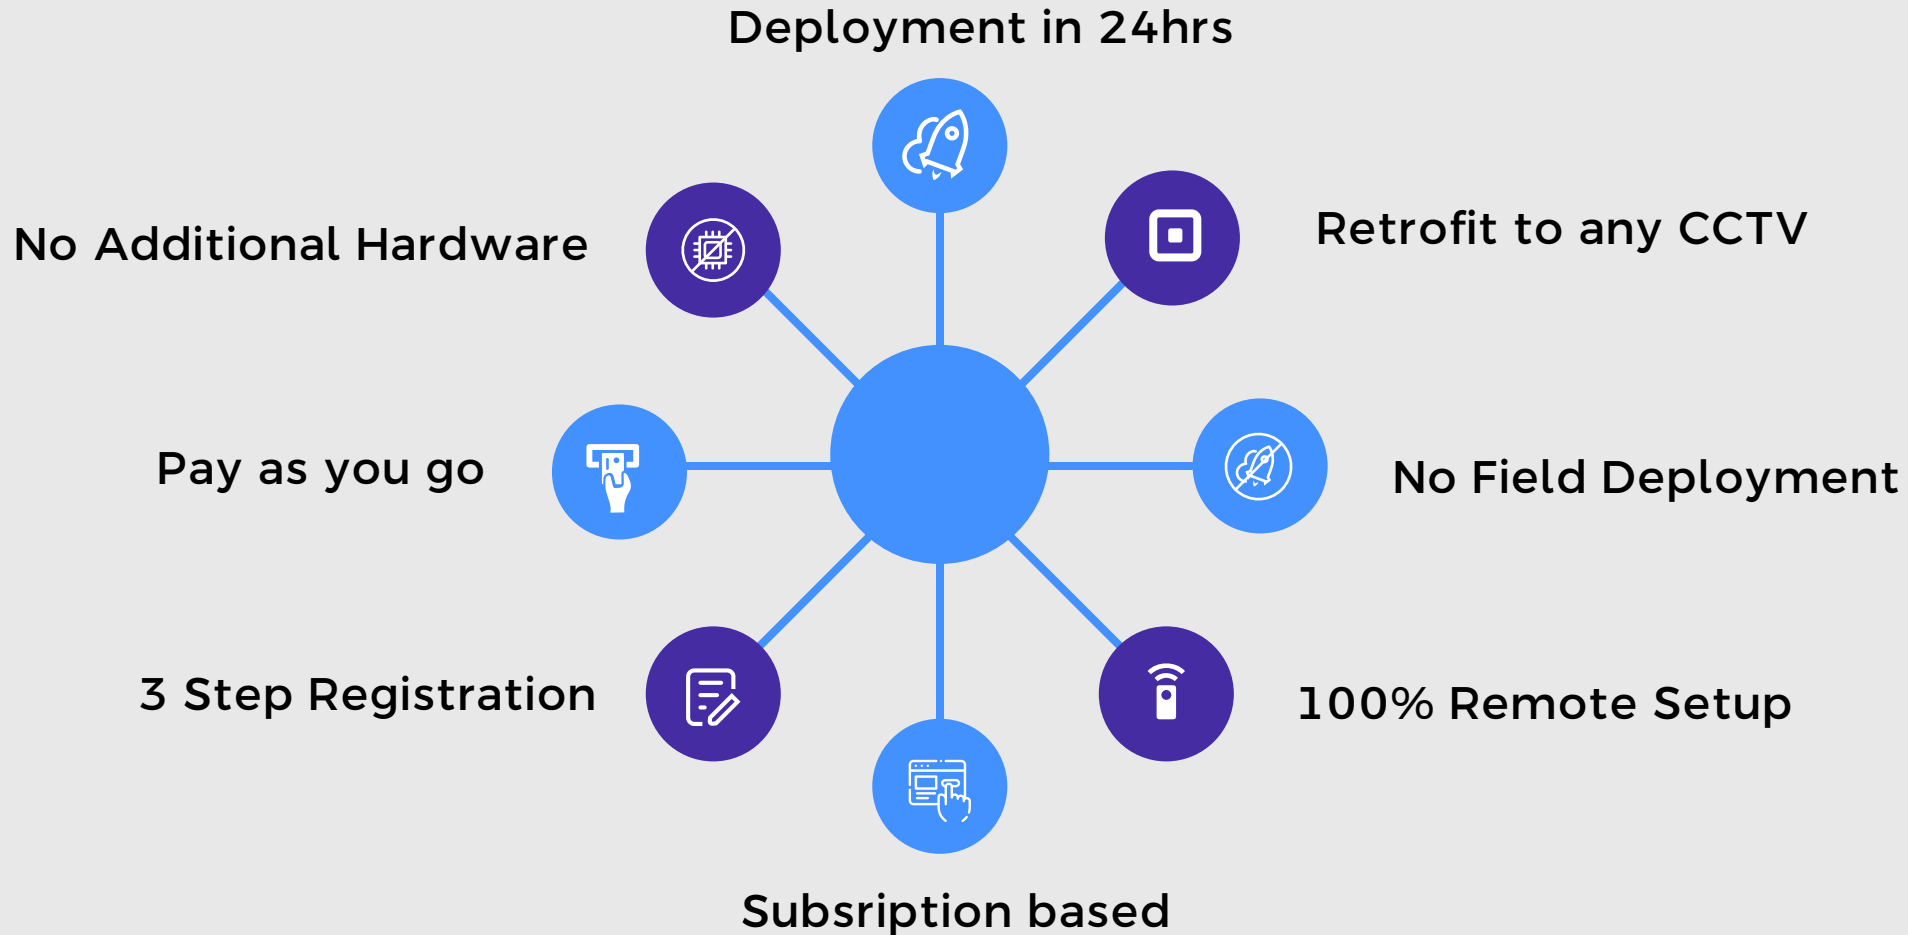

SuperSecure SaaS Solution - Benefits

www.deepvisionai.in

SuperSecure Saas Solution - License

License Model	AI Features	Number of CCTV
Gold	12	1,2,4,6,8,12
Silver	8	1,2,4,6,8,12
Bronze	4	1,2,4,6,8,12

Flexible Duration for Monthly Subscription 3,6,12

www.deepvisionai.in

TECHNICAL PARTNER