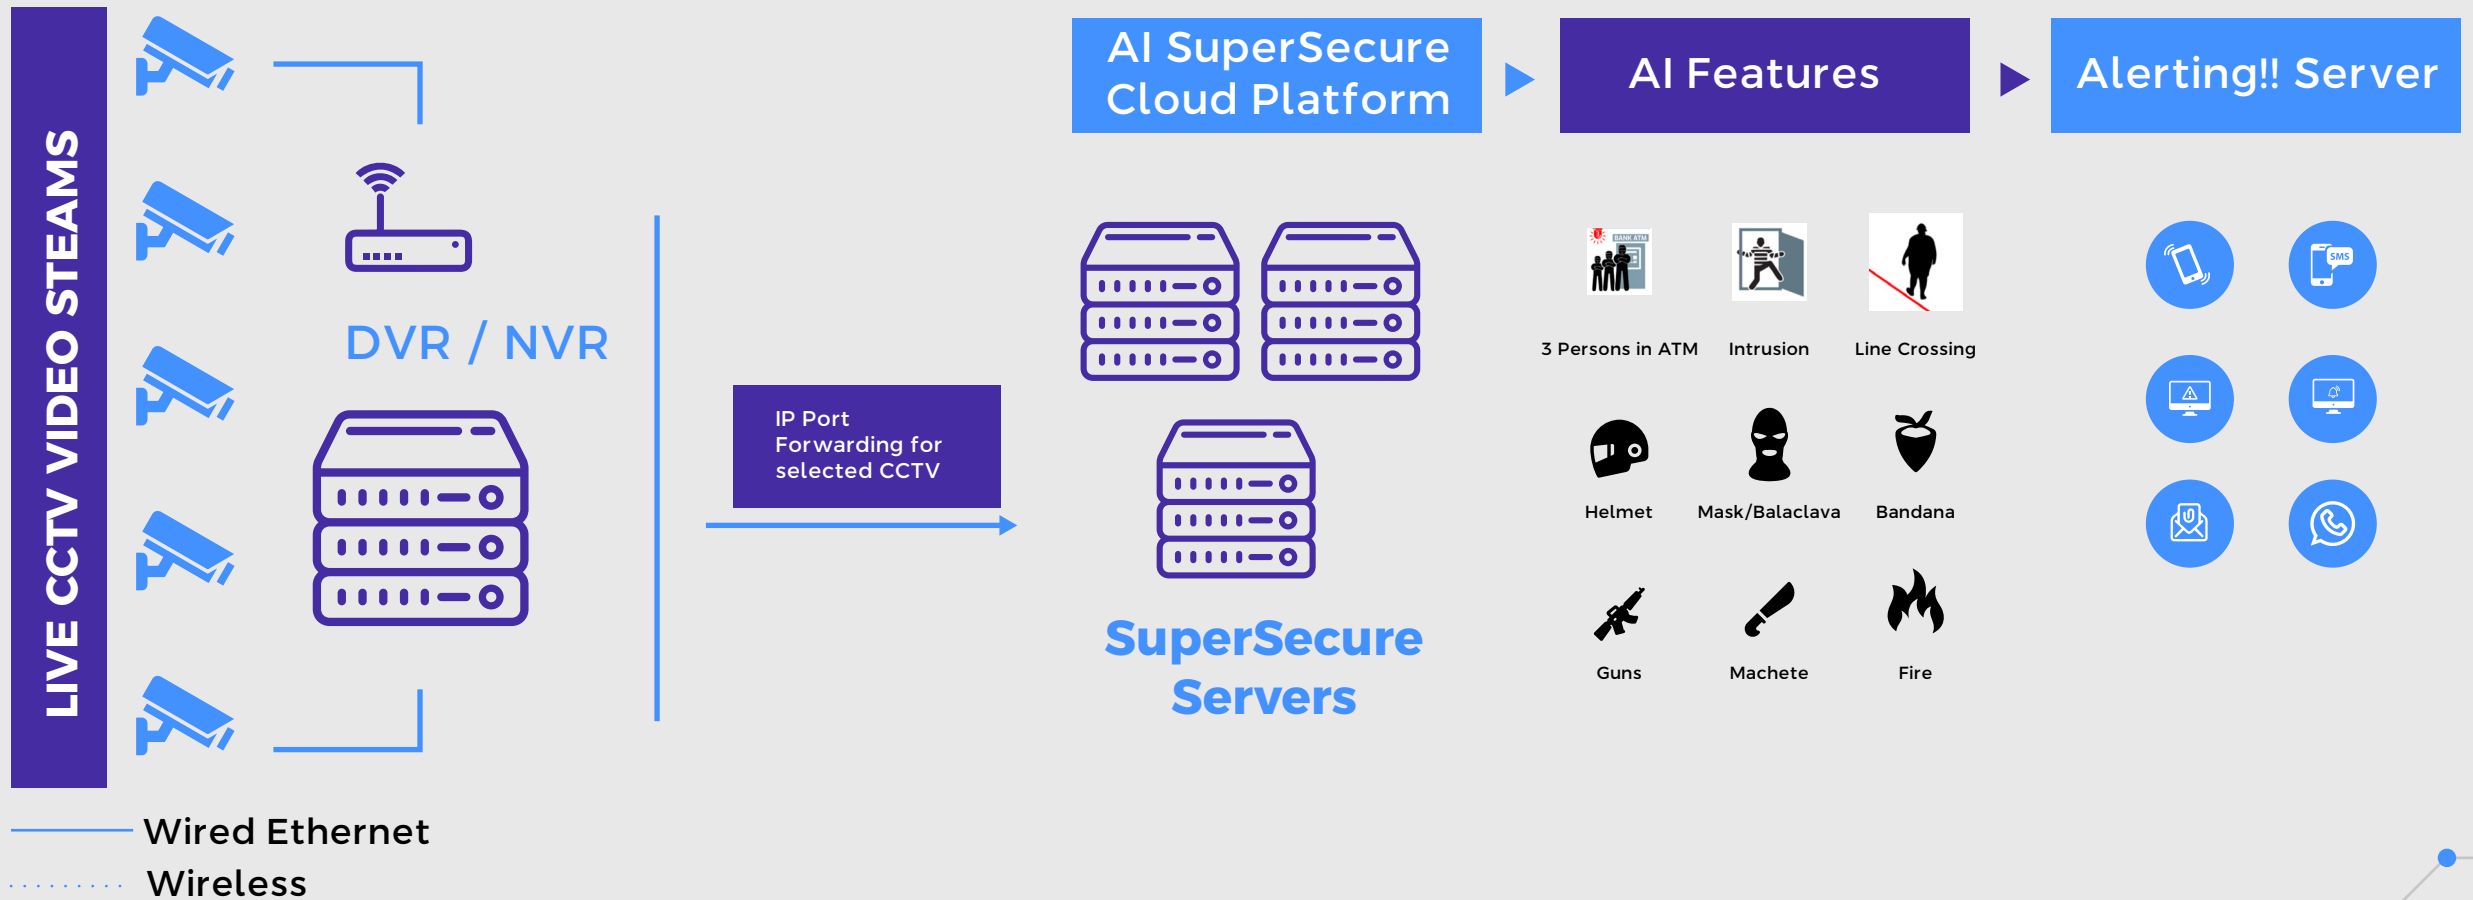

SuperSecure SaaS Solution