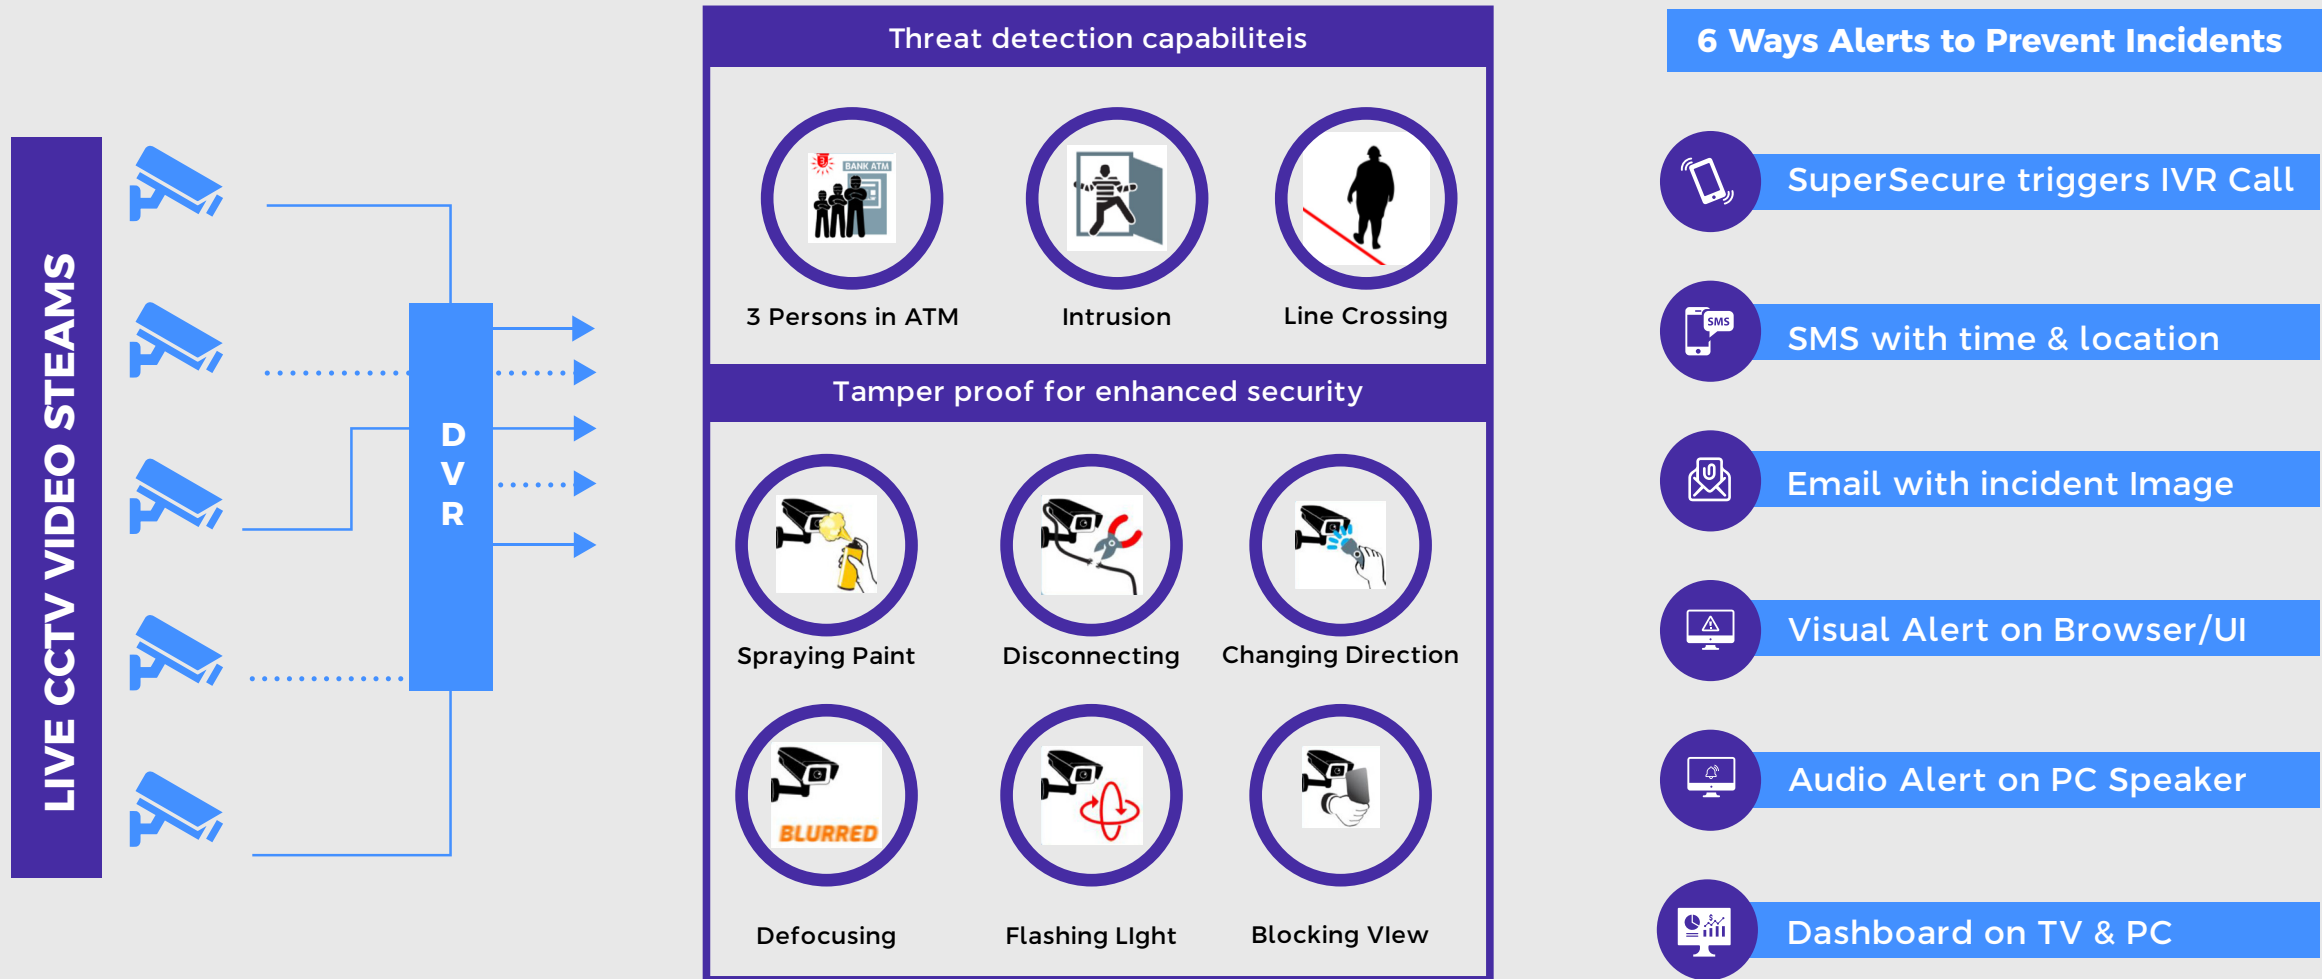

SuperSecure Functionality and Capability Overview